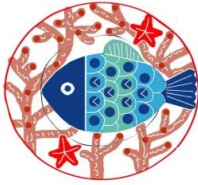

Art. G307R/C
Fish
Oval serving platter
for hanging as well
ø cm 43 x 37 - h 5
€ 54,50