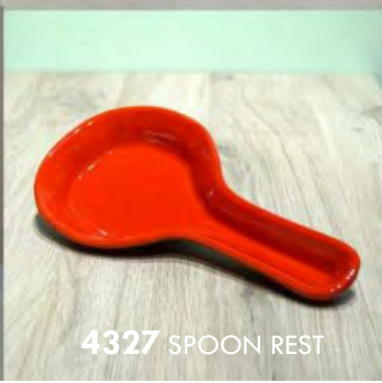

**4320/4322** MINI BOWLS

**100021S** SET 2 CANISTERS

**4326** SMALL OVAL TRAY

**4320S** SET 3 MINI BOWLS

**4327** SPOON REST

**5110** ESPRESSO CUP w/S

**5210** CAPPUCCINO CUP w/S

**5310** BREAKFAST CUP w/S