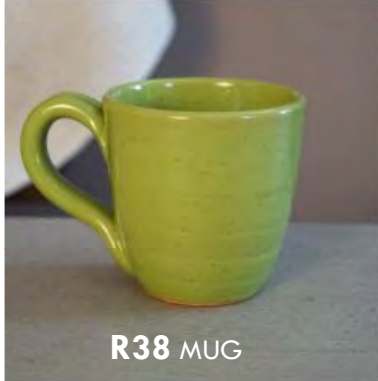

**4320/4322** MINI BOWLS

**100021S** SET 2 CANISTERS

**4326** SMALL OVAL TRAY

**4320S** SET 3 MINI BOWLS

**4327** SPOON REST

**5110** ESPRESSO CUP w/S

**5210** CAPPUCCINO CUP w/S

**5310** BREAKFAST CUP w/S