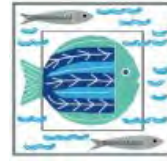

# MEDITERRANEAN LOVER

All items are food safe.

**Art. G307R/C**  
Fish  
Oval serving platter  
for hanging as well  
ø cm 43 x 37 - h 5

**Art. G331R/B**  
The Fish and coral  
Round serving platter  
for hanging as well  
ø cm 33 - h 5