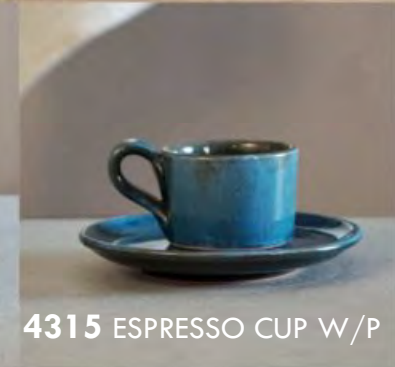

4331 CHEESE CUTTING BOARD

218 PAPER TOWEL HOLDER

4316 CAPPUCCINO CUP W/P

4315 ESPRESSO CUP W/P