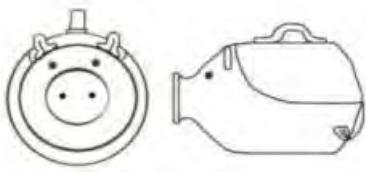

TERRACOTTA BAKEWARE

Bakeware is only for oven use.

SOLID COLORS

59 Cream
82P Red
92 Light Green
95 Aviation Blue
96 Forrest Green
97 Golden Yellow

Art. 522
Piggy meat roaster
cm 30 x 21 - h 26

Art. 551
Oven Bowl
ø cm 14,5 - h 5,5 cm

SFUMATO 326

JEANS
WITH WHITE LOGO