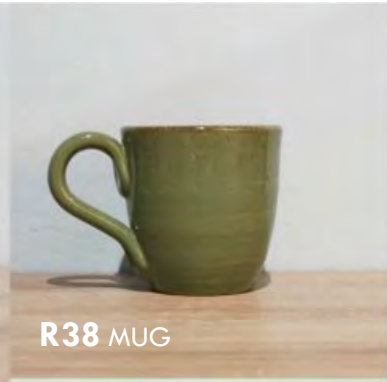

## SFUMATI COLORS

**320** WHITE

**322** KHAKI

**326** JEANS

**B102** DINNER PLATE

**G362** ESPRESSO CUP W/S

**R38** MUG

**B101** PASTA/SOUP BOWL